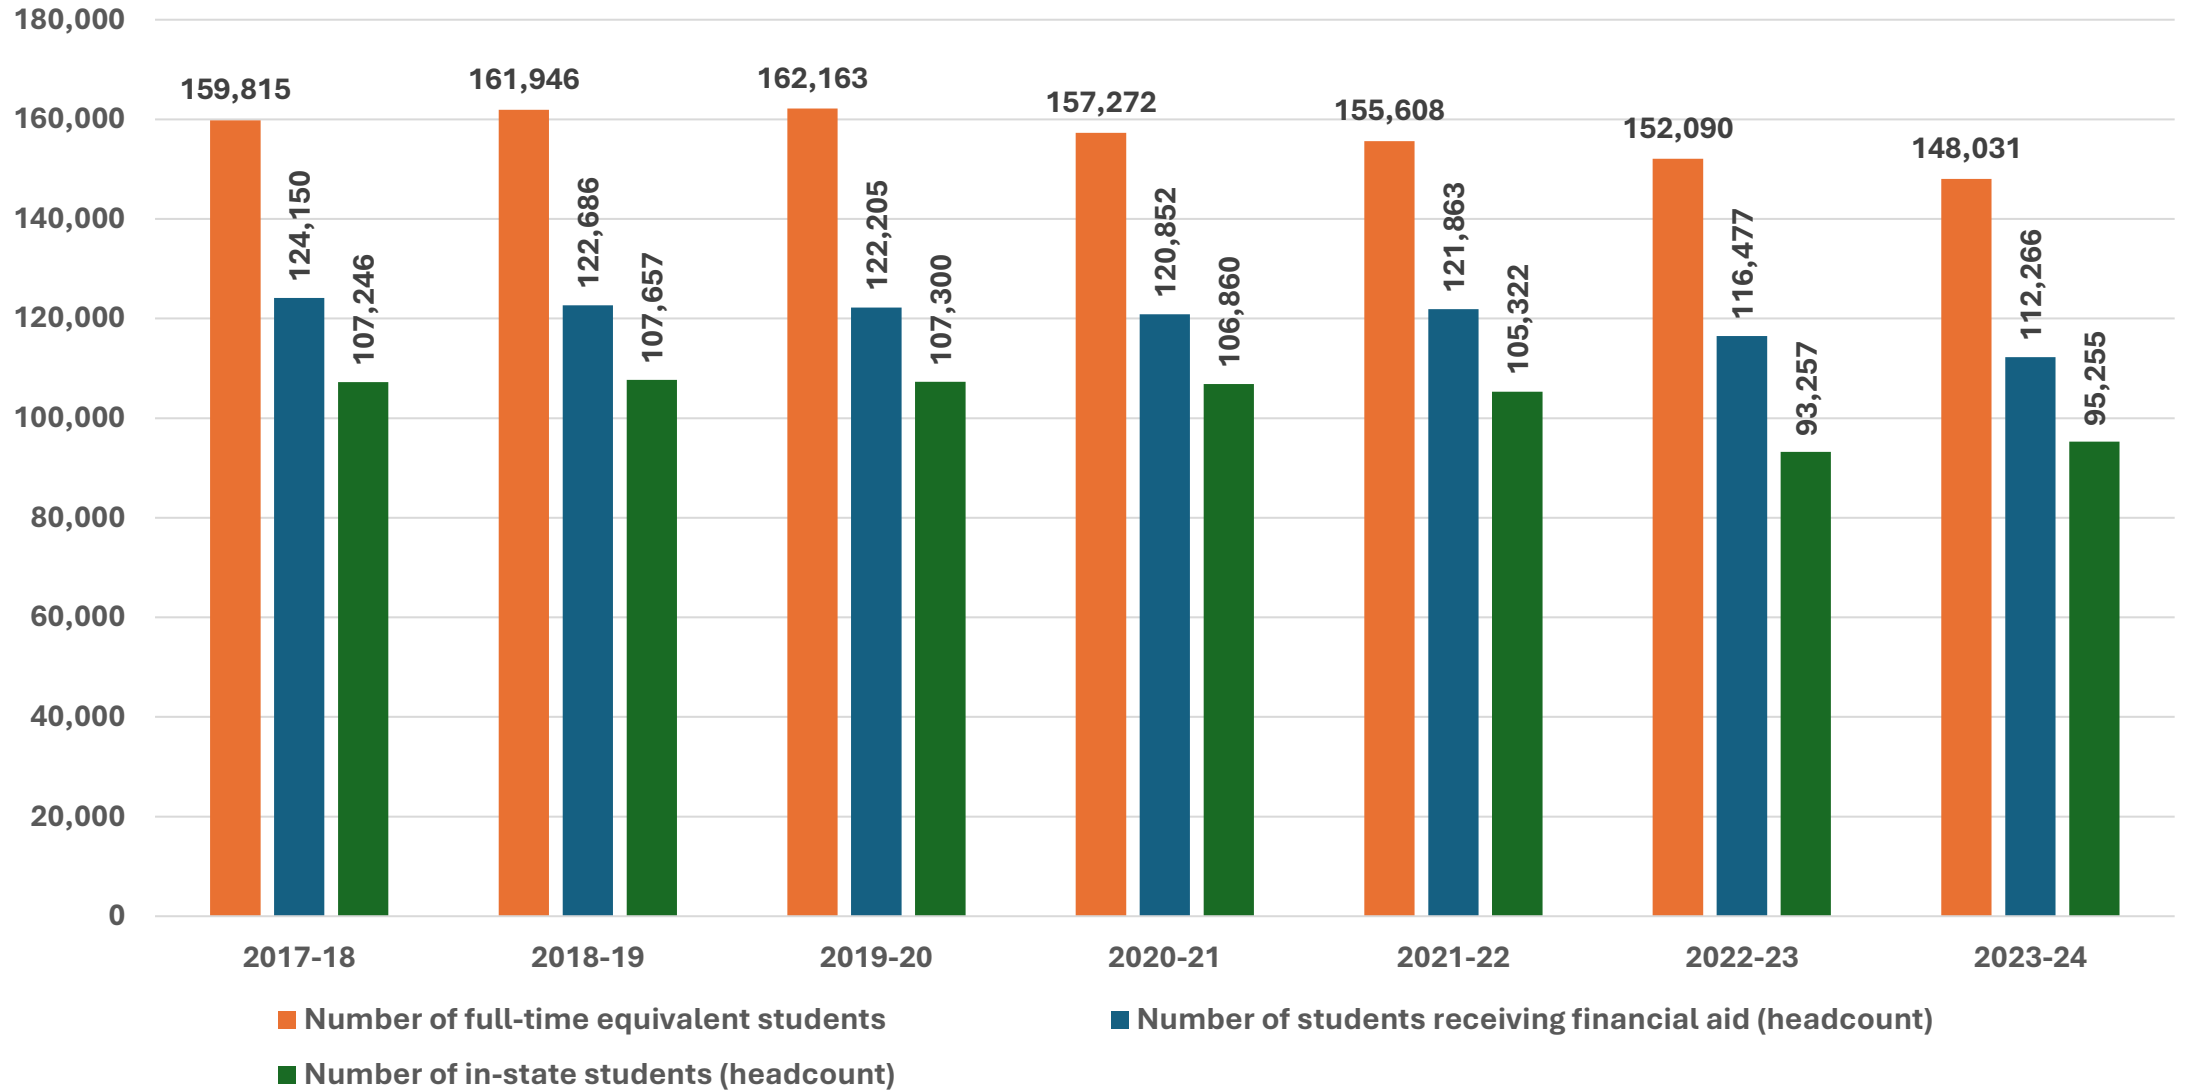

State Appropriation to Penn State University, Temple University and University of Pittsburgh

Students at Penn State University, Temple University and University of Pittsburgh

Source: Data as reported by state-related institutions through annual budget request process.

State Appropriation per Student at Penn State University, Temple University and University of Pittsburgh

Source: Data as reported by state-related institutions through annual budget request process.