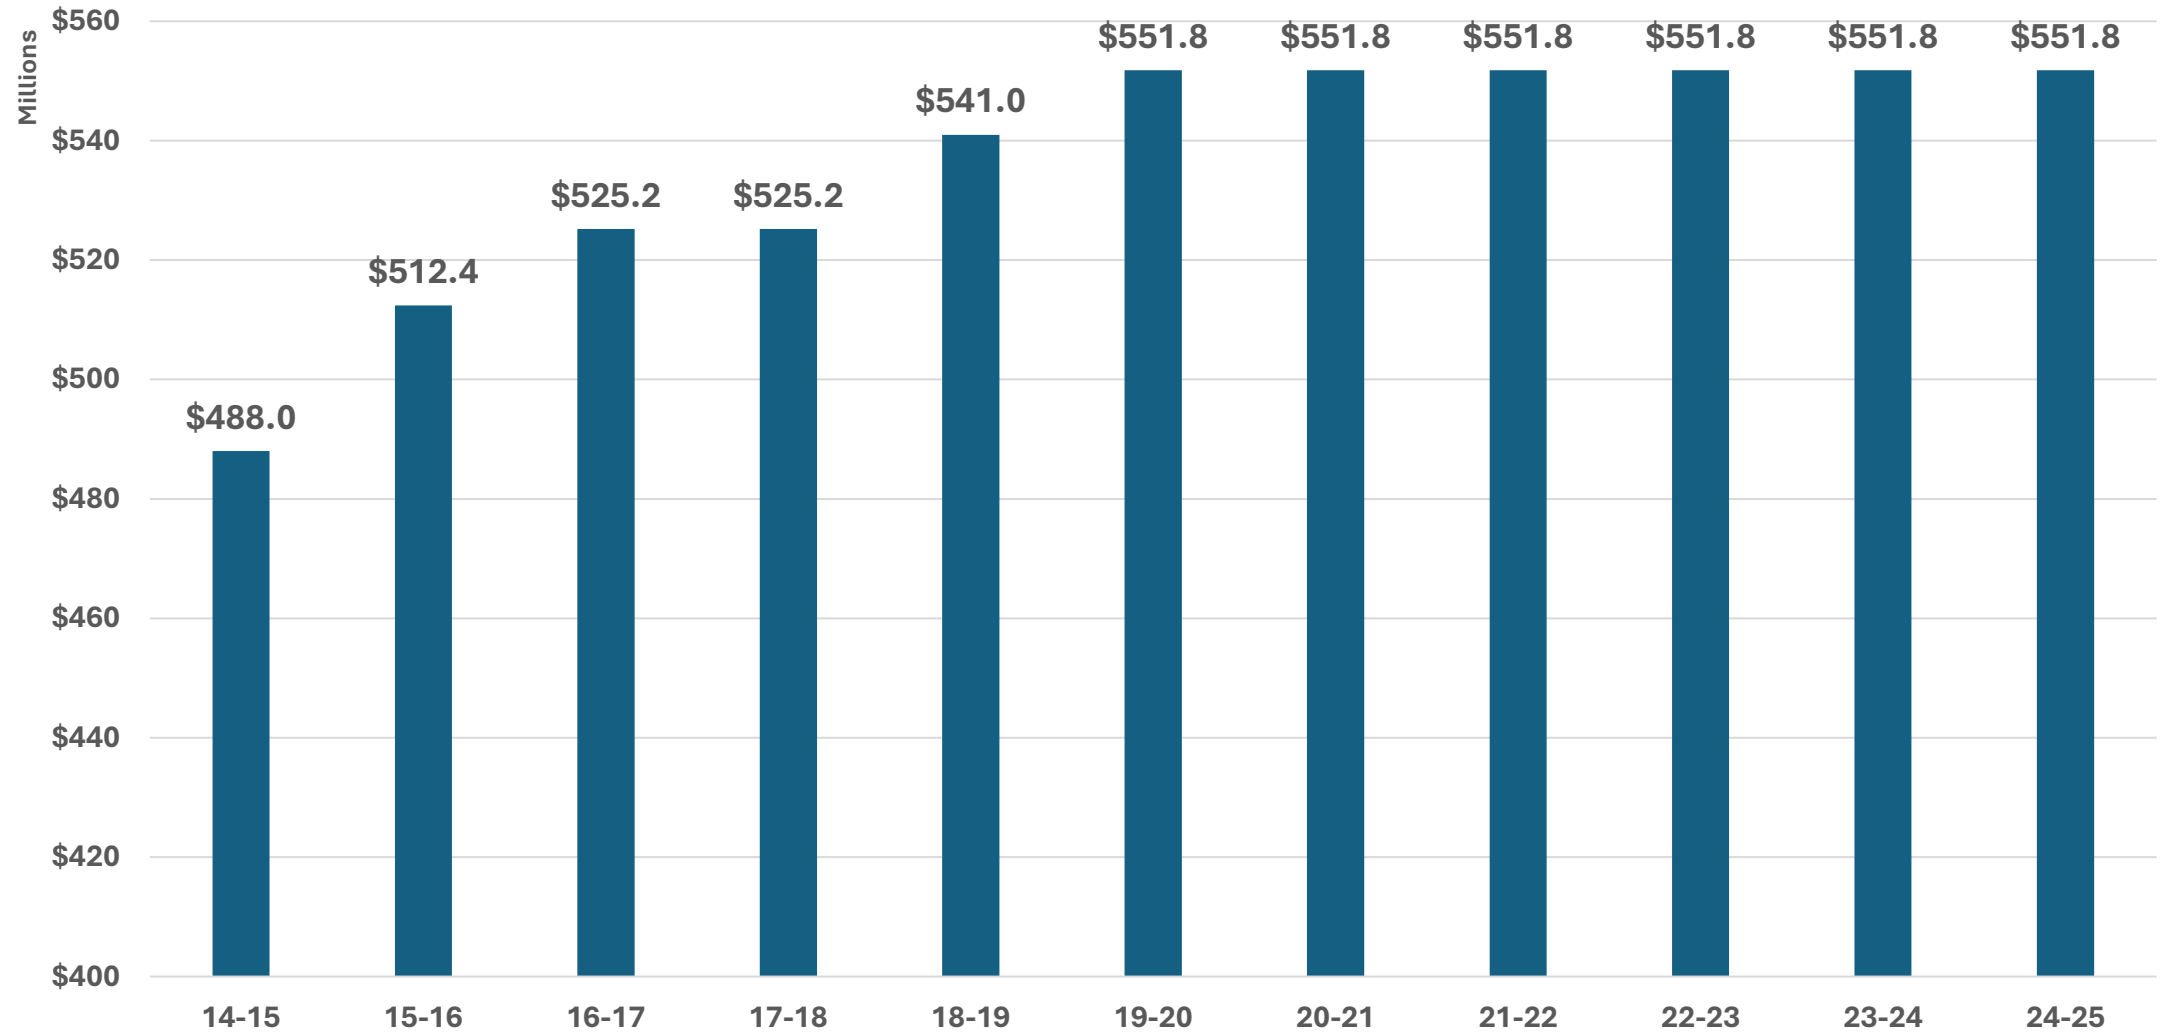

State Appropriation to Penn State University, Temple University and University of Pittsburgh

Students at Penn State University, Temple University and University of Pittsburgh

Source: Data as reported by state-related institutions through annual budget request process.

State Appropriation per Student at Penn State University, Temple University and University of Pittsburgh

Source: Data as reported by state-related institutions through annual budget request process.